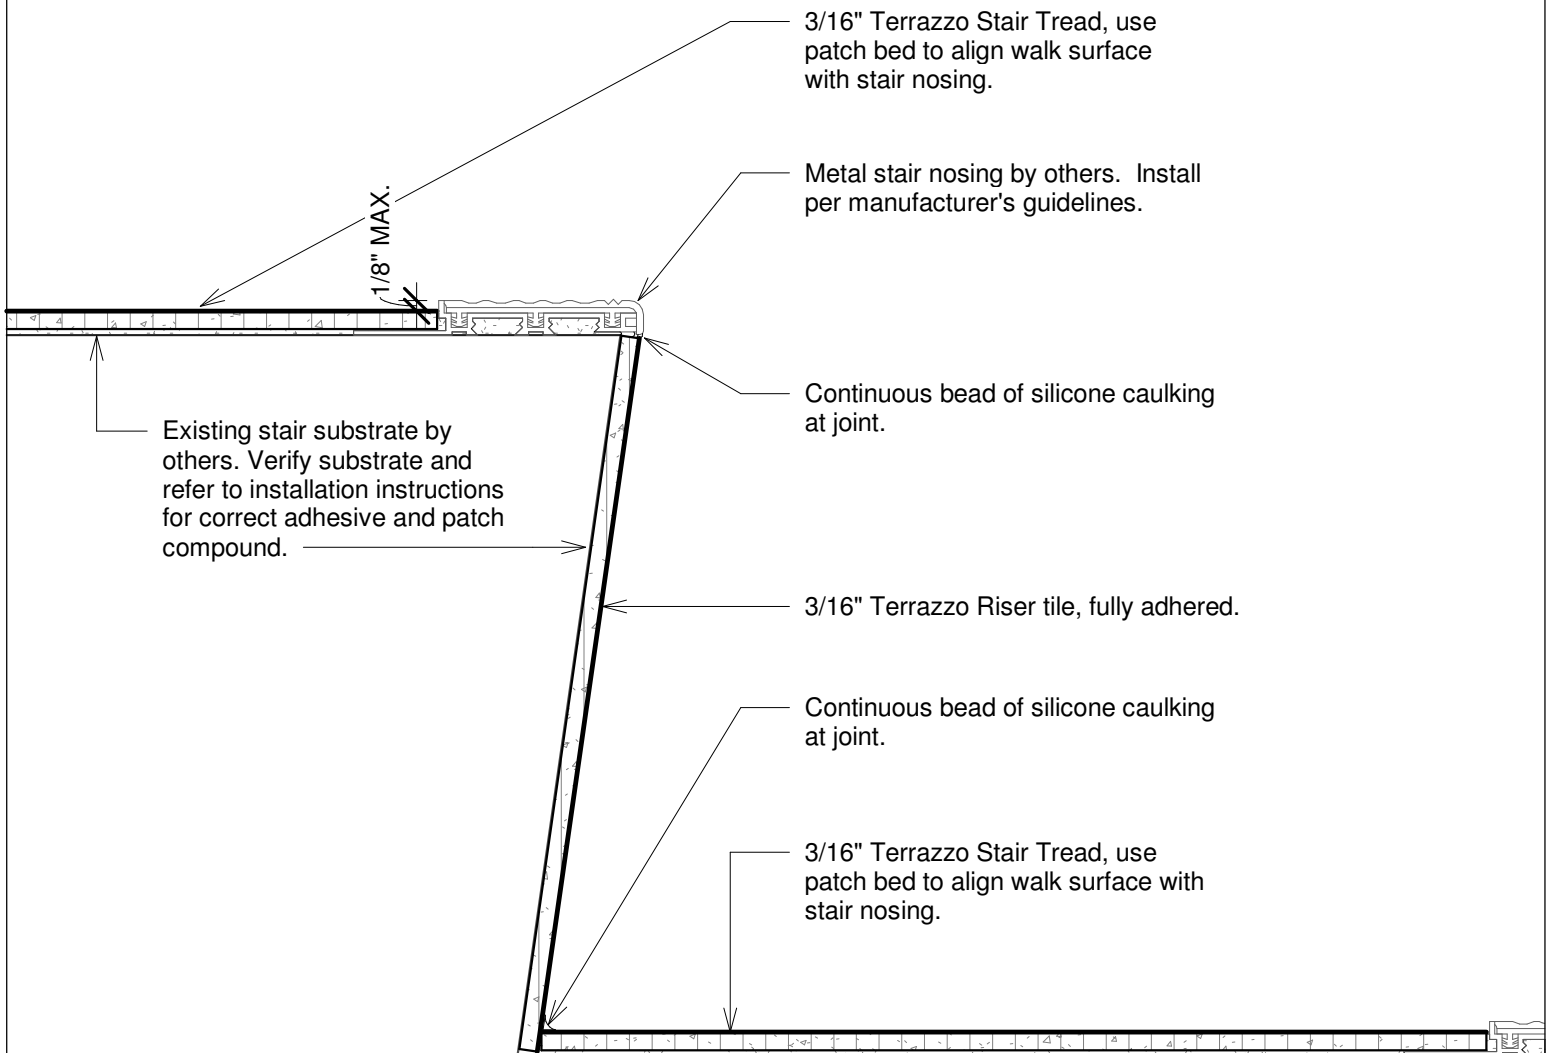

Terrazzo Tread & Riser with Alternate Nosing

Refer to installation instructions for additional details and specifications.

Terrazzo Tread & Riser w/ Alt. Nosing

Floorazzo Tile LLC
Siler City, NC
floorazzo.com

Part Name	Terrazzo Tread & Riser	Approved by	JS
		Date	08/19/20
Part Number	#	Drawn by	TKB
Revision Level		Date	08/26/20

TR-2

Scale 6" = 1'-0"