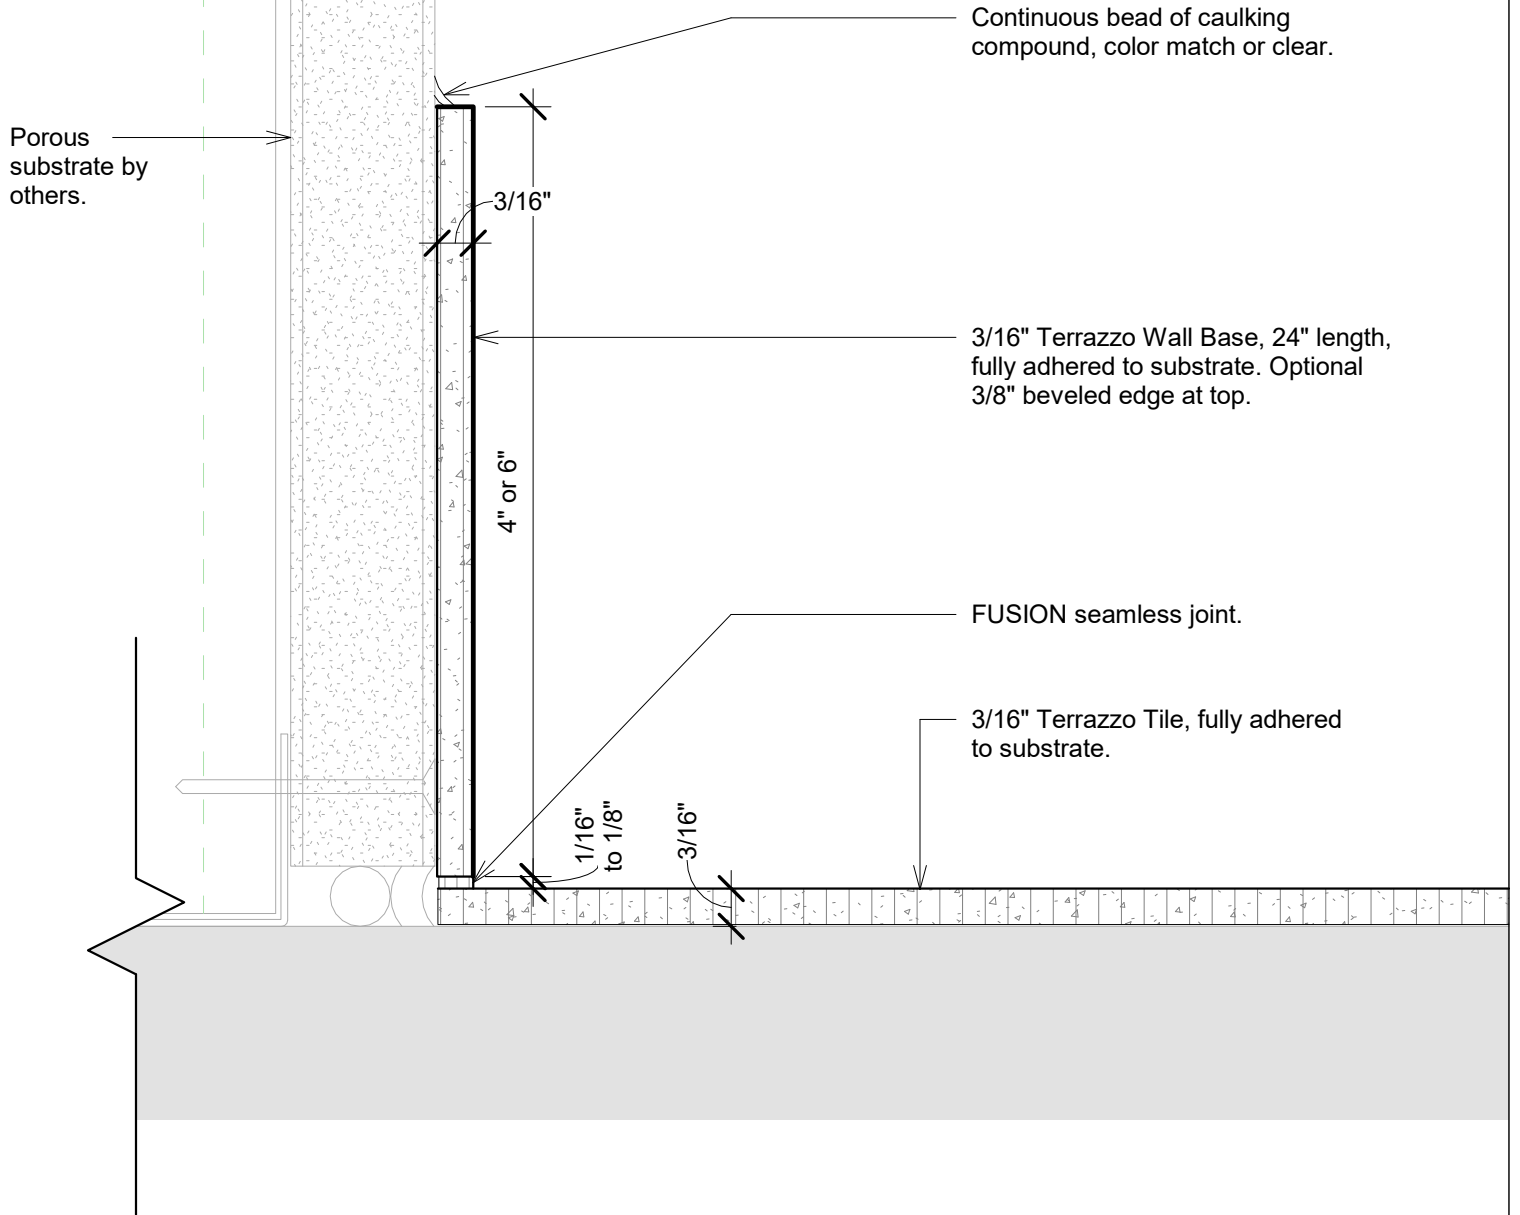

# Terrazzo Wall Base

Refer to installation instructions for additional details and specifications.

## Terrazzo Wall Base with FUSION Joint

Floorazzo Tile LLC  
Siler City, NC  
floorazzo.com

<b>Part Name</b>	Terrazzo Wall Base	<b>Approved by</b>	JS
		Date	12/31/21
<b>Part Number</b>	#	<b>Drawn by</b>	TKB
<b>Revision Level</b>		Date	12/31/21

WB-2

Scale 12" = 1'-0"