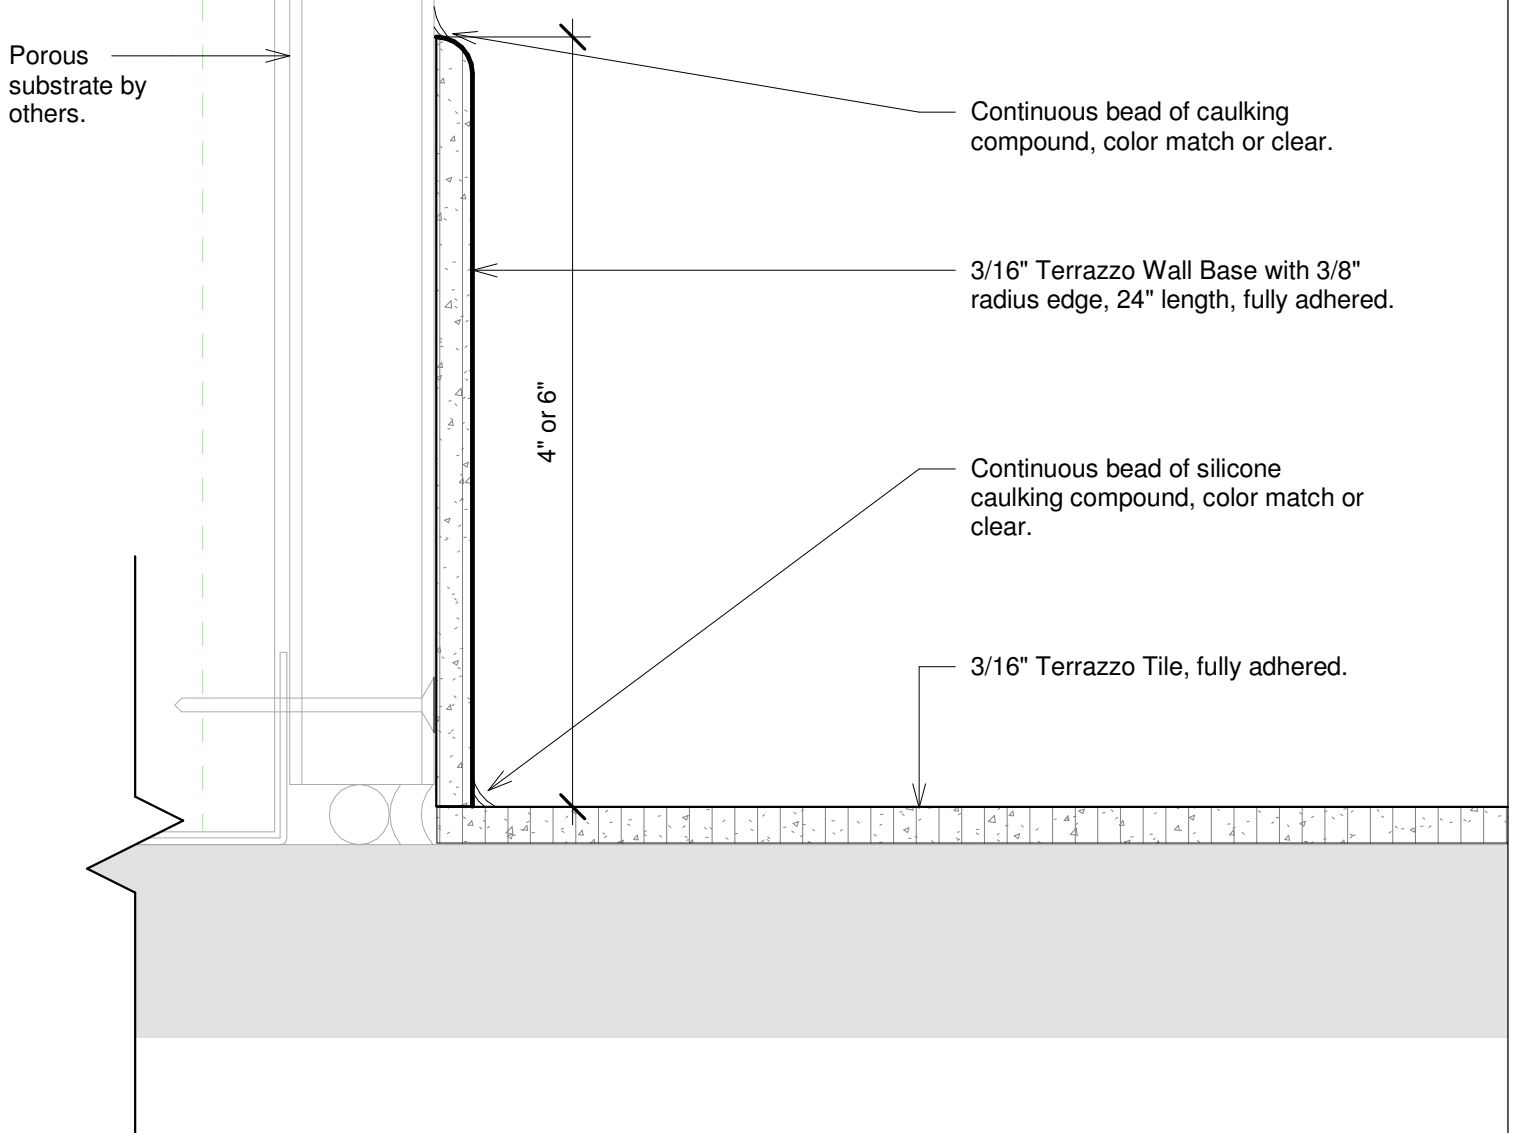

Terrazzo Wall Base

Refer to installation instructions for additional details and specifications.

Terrazzo Wall Base

Floorazzo Tile LLC
Siler City, NC
floorazzo.com

Part Name	Terrazzo Wall Base	Approved by	JS
		Date	08/19/20
Part Number	#	Drawn by	TKB
Revision Level		Date	08/18/20

WB-1

Scale 12" = 1'-0"