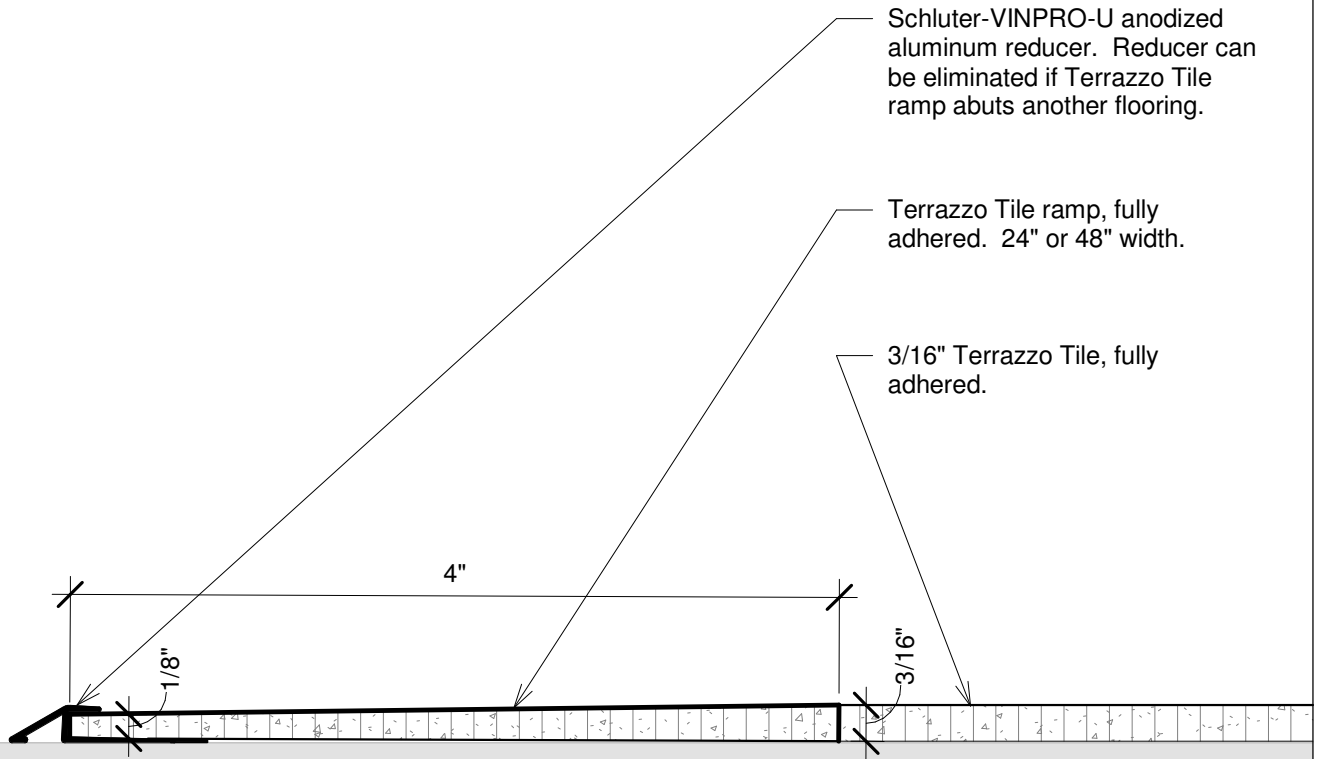

Terrazzo Tile Ramp

Refer to installation instructions for additional details and specifications.

Schluter-VINPRO-U anodized aluminum reducer. Reducer can be eliminated if Terrazzo Tile ramp abuts another flooring.

Terrazzo Tile ramp, fully adhered. 24" or 48" width.

3/16" Terrazzo Tile, fully adhered.

4"

1/8"

3/16"

floorazzo

Transition Ramp

Project number ----

Date 06/30/20

Drawn by TKB

Checked by JS

TT-2

Scale 12" = 1'-0"

Floorazzo Tile, LLC
Siler City, NC
floorazzo.com