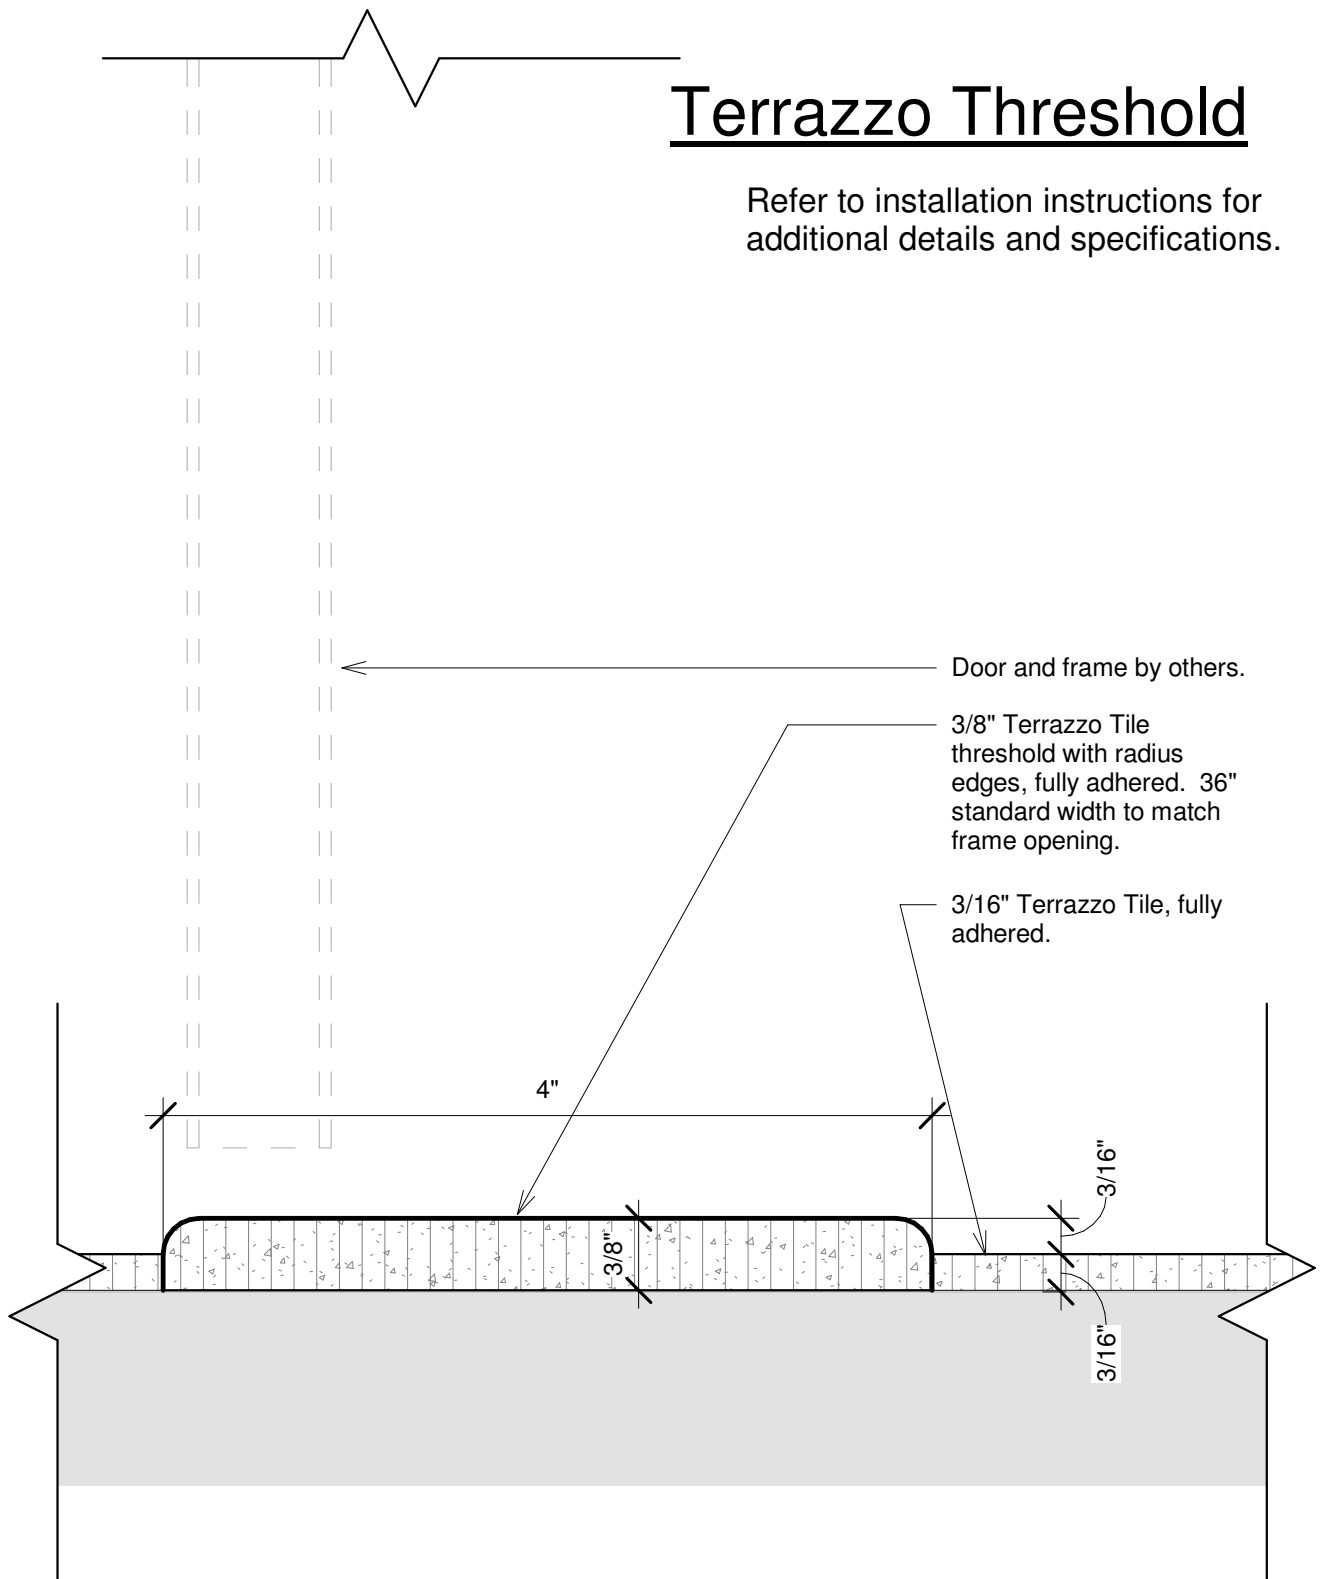

Terrazzo Threshold

Refer to installation instructions for additional details and specifications.

floorazzo

Floorazzo Tile, LLC
Siler City, NC
floorazzo.com

Threshold

Project number	----	TT-1
Date	06/30/20	
Drawn by	TKB	
Checked by	JS	Scale 12" = 1'-0"