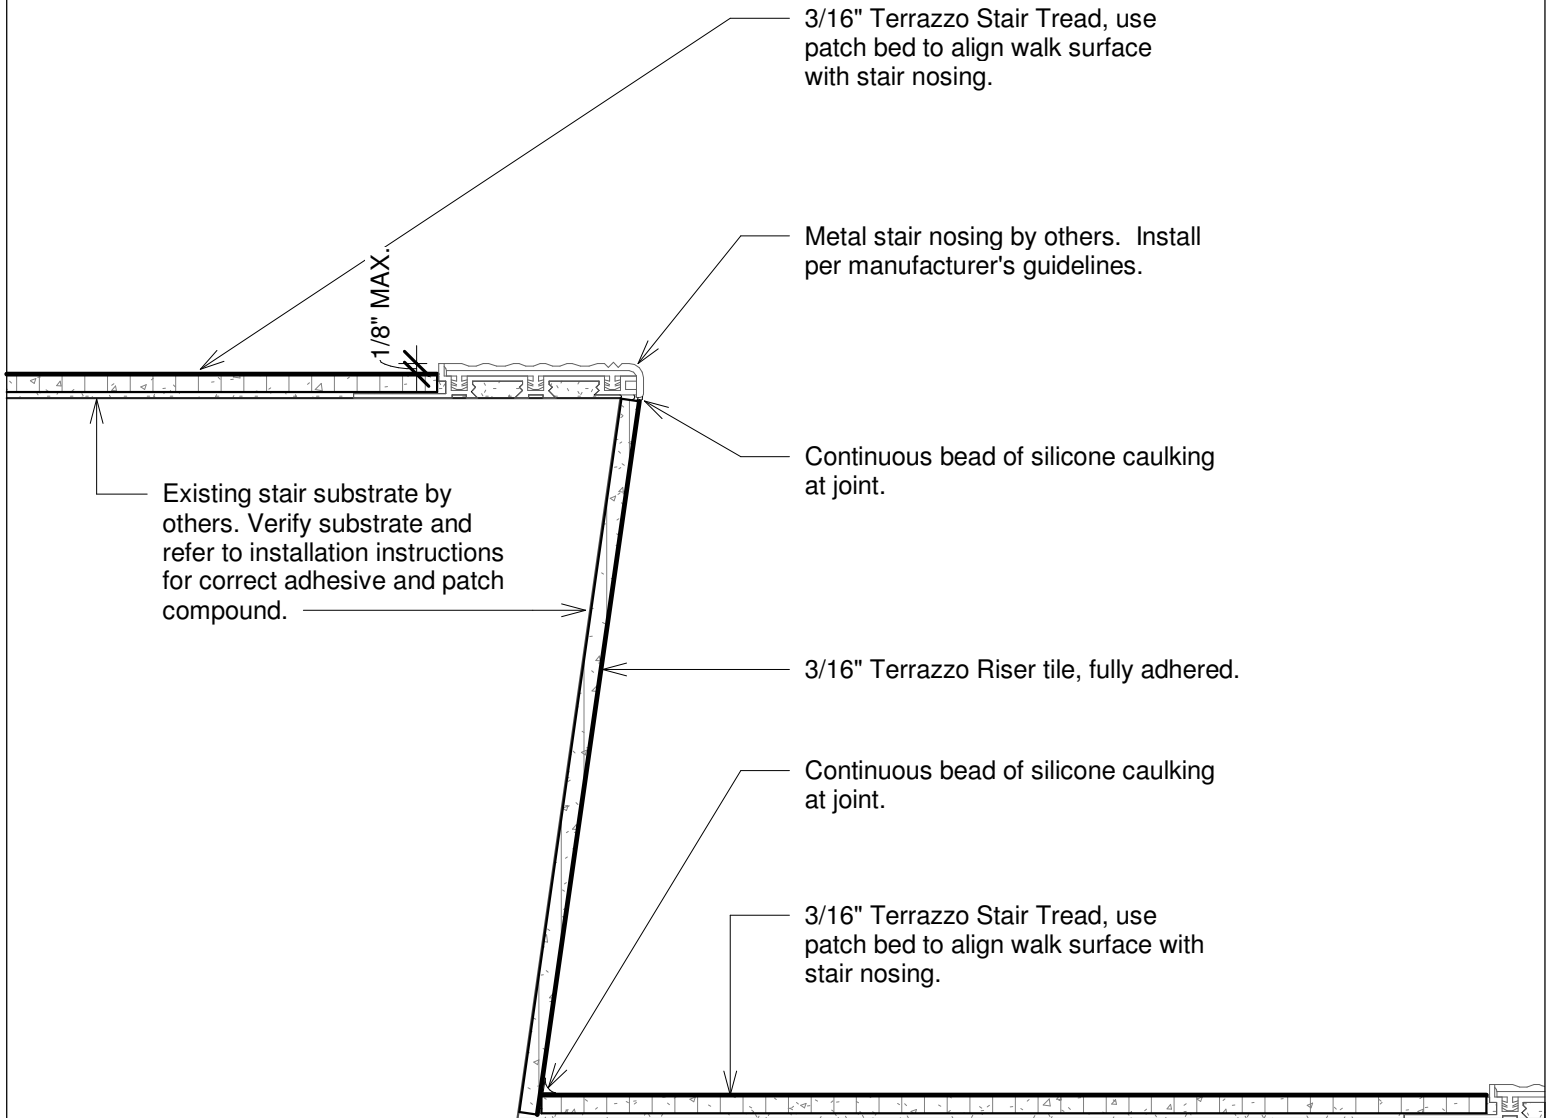

Terrazzo Tread & Riser

Refer to installation instructions for additional details and specifications.

Floorazzo Tile, LLC
Siler City, NC
floorazzo.com

Tread & Riser

Project number	----	TR-4
Date	06/30/20	
Drawn by	TKB	
Checked by	JS	
Scale		6" = 1'-0"