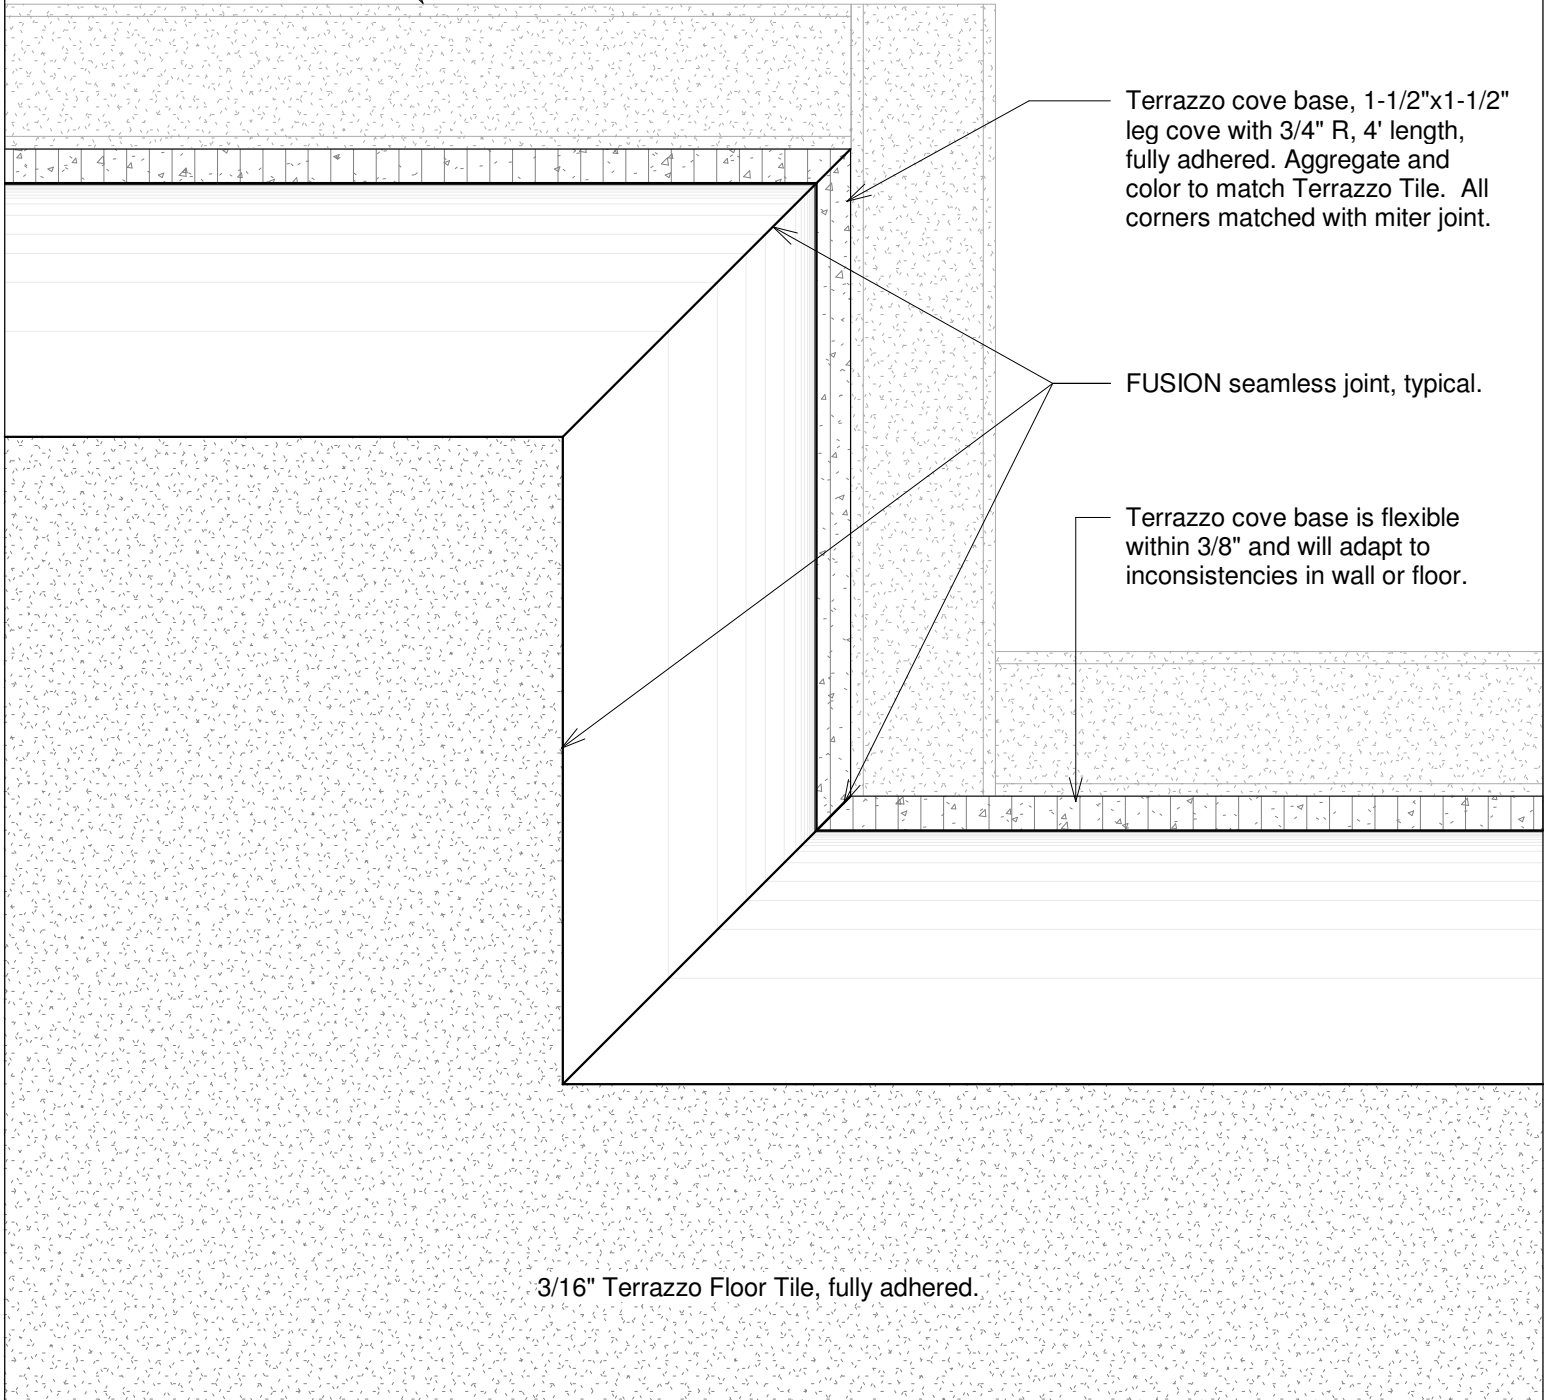

# Terrazzo Sanitary Base *FUSION* Installation

Refer to installation instructions for additional details and specifications.

Porous substrate by others.

Terrazzo cove base, 1-1/2"x1-1/2" leg cove with 3/4" R, 4' length, fully adhered. Aggregate and color to match Terrazzo Tile. All corners matched with miter joint.

FUSION seamless joint, typical.

Terrazzo cove base is flexible within 3/8" and will adapt to inconsistencies in wall or floor.

3/16" Terrazzo Floor Tile, fully adhered.

## Terrazzo Sanitary Base at Corners

<b>Floorazzo Tile LLC</b> Siler City, NC floorazzo.com	<b>Part Name</b> Sanitary Cove Base	<b>Approved by</b> JS	<b>SB-7</b>  Scale 12" = 1'-0"
		Date 3/20/21	
	<b>Part Number</b> ----	<b>Drawn by</b> Author	
	<b>Revision Level</b>	Date 03/20/21	