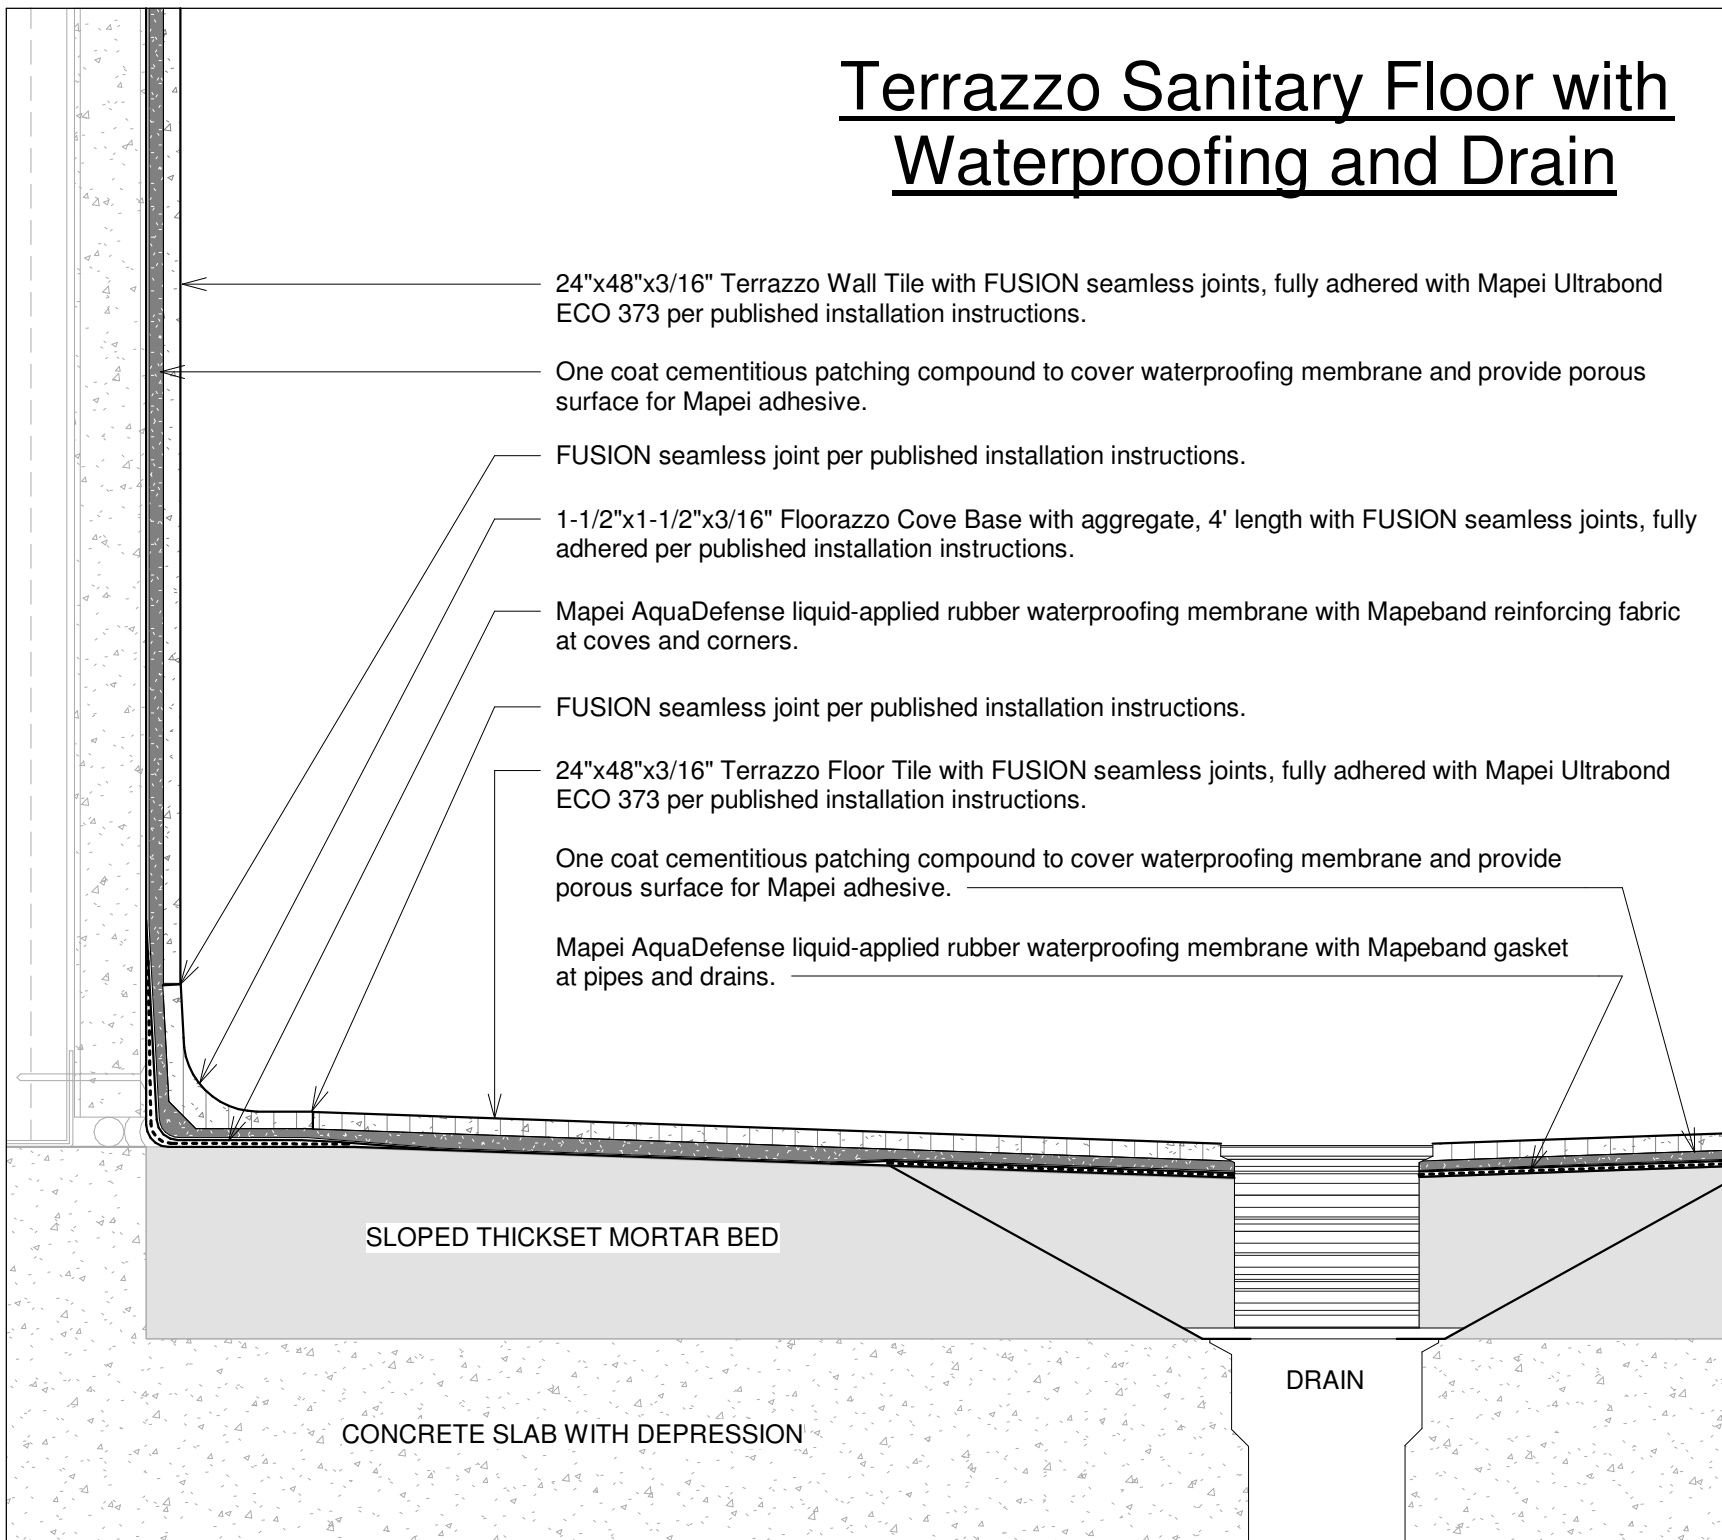

Terrazzo Sanitary Floor with Waterproofing and Drain

Sanitary Floor with Drain

Part Name	-----	Approved by	JS
Part Number	##	Date	09/15/20
Revision Level		Drawn by	TKB
		Date	09/14/20
		Scale	6" = 1'-0"