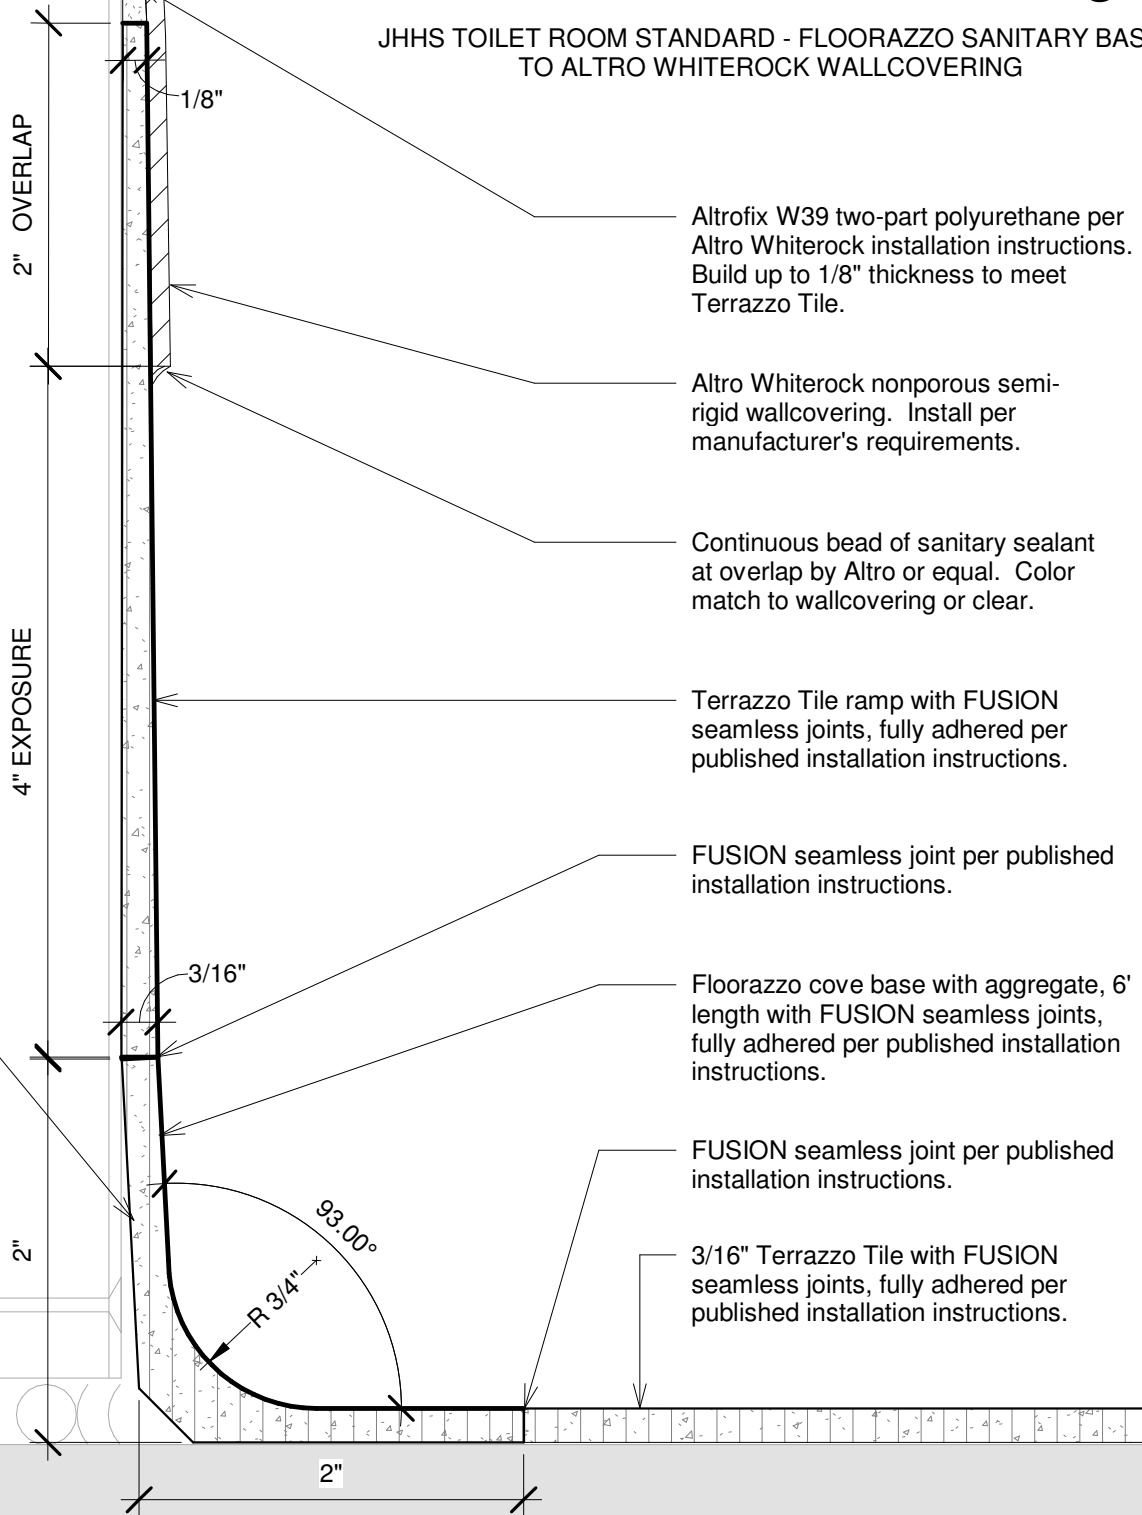

# Terrazzo Sanitary Floor to Whiterock Wallcovering

JHHS TOILET ROOM STANDARD - FLOORAZZO SANITARY BASE TO ALTRO WHITEROCK WALLCOVERING

Altrofix W39 two-part polyurethane per Altro Whiterock installation instructions. Build up to 1/8" thickness to meet Terrazzo Tile.

Altro Whiterock nonporous semi-rigid wallcovering. Install per manufacturer's requirements.

Continuous bead of sanitary sealant at overlap by Altro or equal. Color match to wallcovering or clear.

Terrazzo Tile ramp with FUSION seamless joints, fully adhered per published installation instructions.

FUSION seamless joint per published installation instructions.

Floorazzo cove base with aggregate, 6' length with FUSION seamless joints, fully adhered per published installation instructions.

FUSION seamless joint per published installation instructions.

## Sanitary Floor to Whiterock

Project number	----	<b>SF-1</b>
Date	06/30/20	
Drawn by	TKB	
Checked by	RG	
Scale		12" = 1'-0"