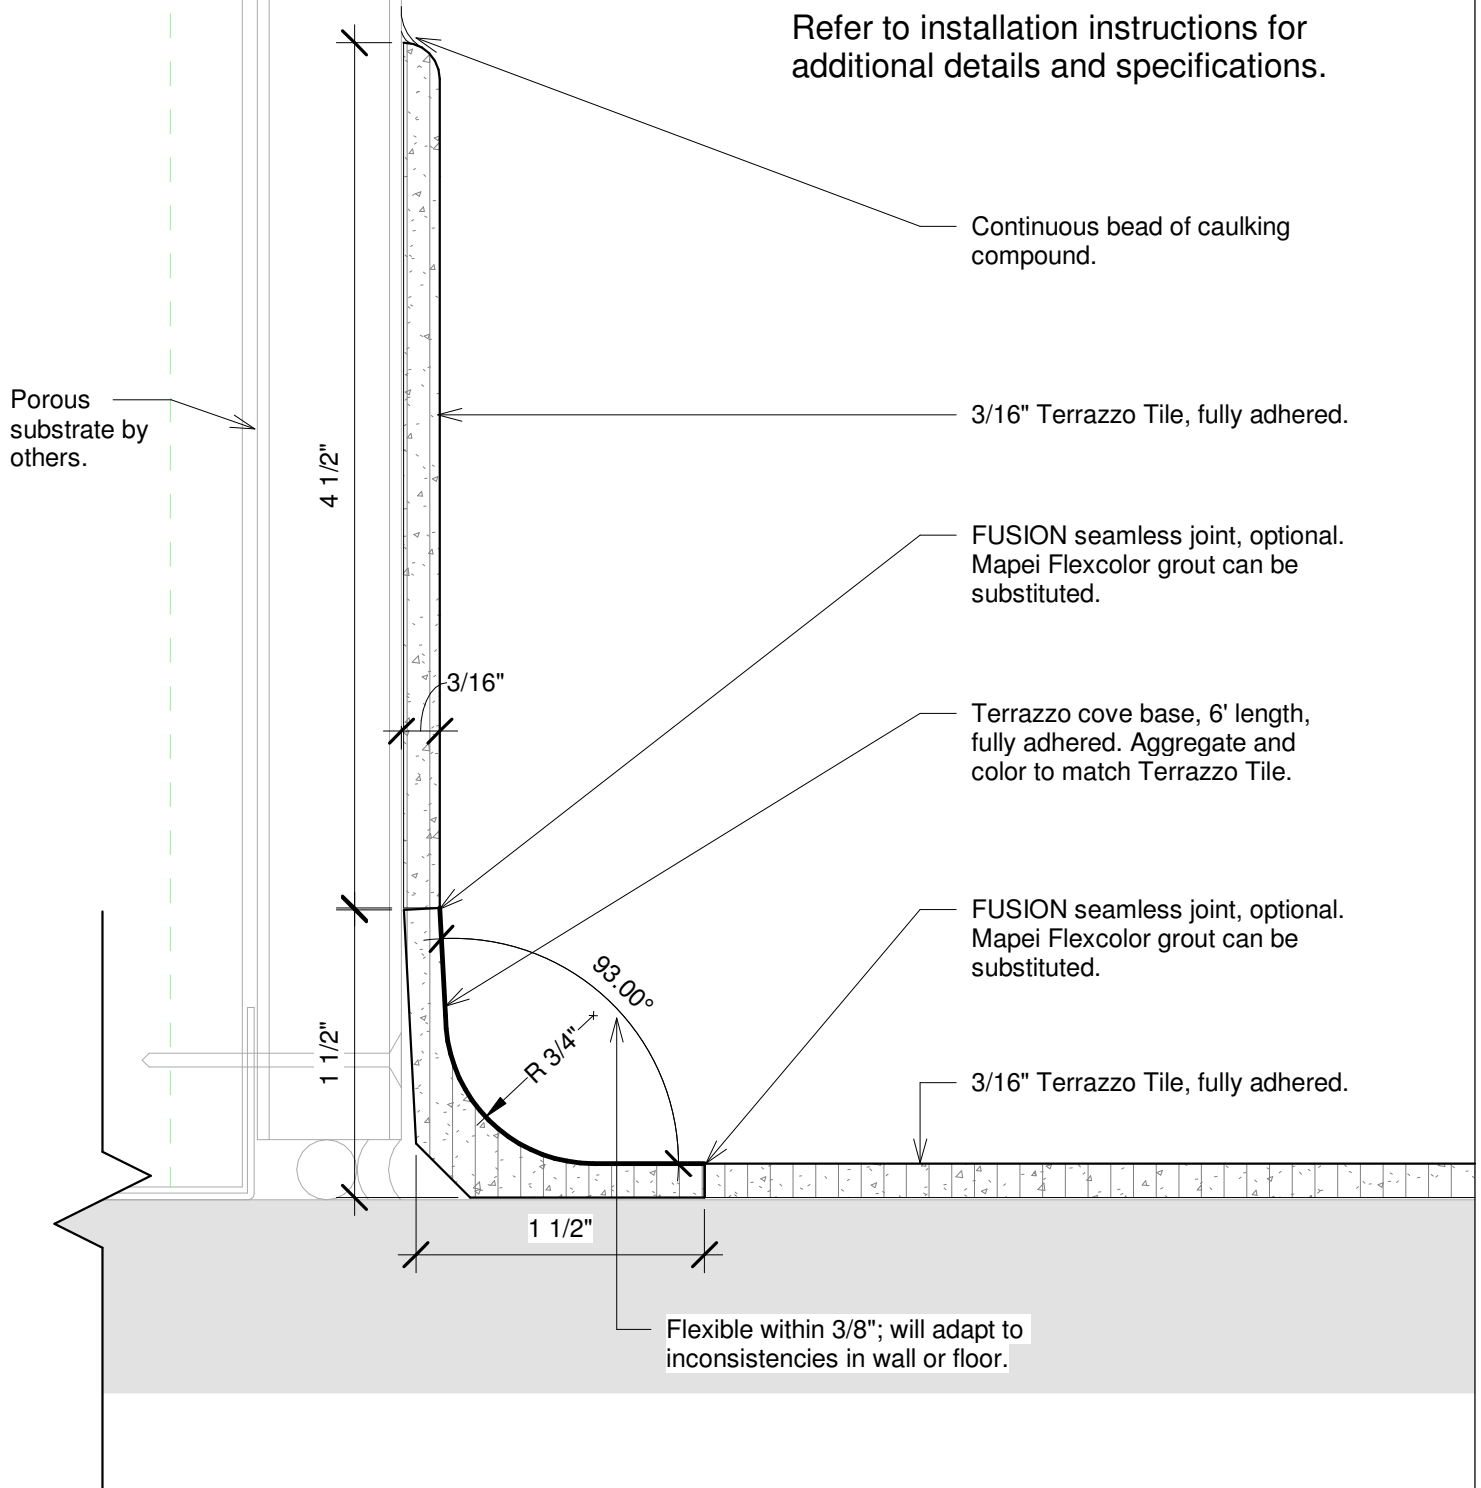

Terrazzo Sanitary Base

Refer to installation instructions for additional details and specifications.

floorazzo

Floorazzo Tile, LLC
Siler City, NC
floorazzo.com

Terrazzo Sanitary Base

| | | |
|----------------|----------|-------------|
| Project number | ---- | SB-3 |
| Date | 06/30/20 | |
| Drawn by | TKB | |
| Checked by | JS | |
| Scale | | 12" = 1'-0" |